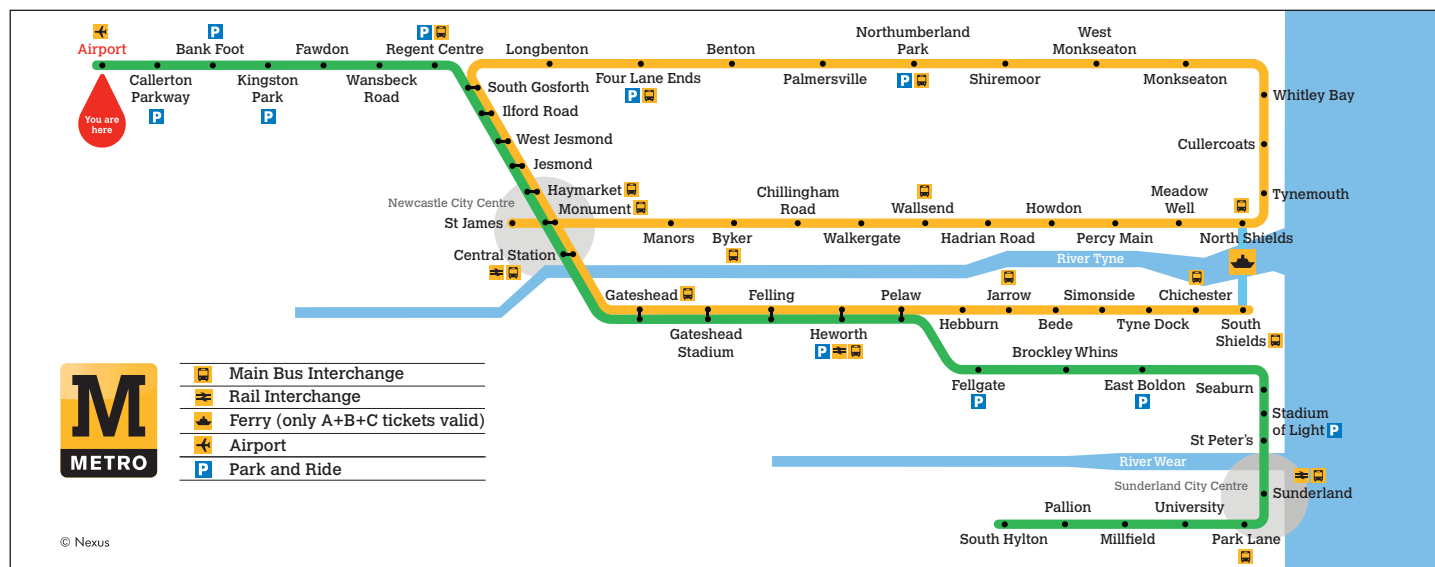

Metro timetable

Airport

From 5 February 2017

Platform 1 to South Hylton

Platform 1 Airport to South Hylton

Monday to Friday		then at 04, 16, 28, 40 & 52 minutes past each hour until																	
05:00	06:00	07:00	08:00	09:00	10:00	11:00	12:00	13:00	14:00	15:00	16:00	17:00	18:00	19:00	20:00	21:00	22:00	23:00	00:00
05:37	06:04											17:04	18:09	19:09	20:09	21:09	22:09	23:09	00:01
05:49	06:19											17:16	18:16	19:24	20:24	21:24	22:24	23:16	
	06:37											17:28	18:24	19:39	20:39	21:39	22:39	23:31	
	06:52											17:40	18:39	19:54	20:54	21:54	22:54	23:46	
												17:53	18:54						

Sunday		then at 09, 24, 39 & 54 minutes past each hour until																	
05:00	06:00	07:00	08:00	09:00	10:00	11:00	12:00	13:00	14:00	15:00	16:00	17:00	18:00	19:00	20:00	21:00	22:00	23:00	00:00
No Service	06:26	07:17	08:16														22:09	23:09	00:01
	06:47	07:47	08:44														22:24	23:16	
																	22:39	23:31	
																	22:54	23:46	

Journey times from this station			Public holidays			Key		
to South Gosforth	about	15 minutes	This timetable will change on Public Holidays; for information go to nexus.org.uk , call Nexus Customer Services on 0191 20 20 747 or visit any Nexus TravelShop.			•	Terminates at Regent Centre	
to Haymarket	about	22 minutes				■	Terminates at Sunderland	
to Monument	about	24 minutes				▼	Terminates at Pelaw	
to Central Station	about	25 minutes				Please check front of trains for destinations		
to Gateshead	about	28 minutes						
to Pelaw	about	35 minutes						
to Sunderland	about	54 minutes						
to South Hylton	about	64 minutes						