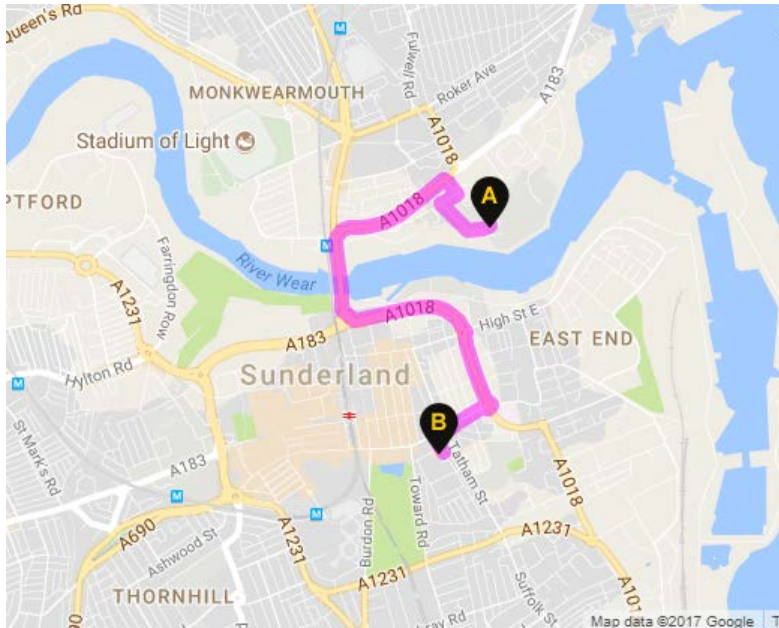

Directions to Software Centre from Saint Peters campus

Contact details:

**Telephone:** 0845 872 8575  
**Email:**  
[info@sunderlandsoftwarecity.com](mailto:info@sunderlandsoftwarecity.com)  
**Address:**  
 Sunderland Software Centre,  
 Tavistock Place,  
 Sunderland,  
 UK,  
 SR1 1PB

| Distance  | Direction   | Total |
|---|---|-------|
| 0.0   | <b>Start:</b> Creativitiworks the Media Centre, St Peters' Way, Sunderland SR6 ODD, UK<br>Head south-west | 0.0   |
| 0.1   | Turn right onto Charles St  | 0.1   |
| 0.0   | Turn left onto St Peters' Way   | 0.2   |
| 0.0   | Turn left onto Dame Dorothy St/A1018  | 0.2   |
| 0.3   | Slight left onto North Bridge St/A1018<br>Continue to follow A1018  | 0.5   |
| <div style="background-color: #006400; color: white; padding: 5px; margin: 5px 0;"> <b>City Centre</b> A1018<br/> <b>Teesside</b> A1018<br/> <b>Durham</b> (A690)         </div>                      |   |       |
| 0.2   | Turn left towards W Wear St/A1018   | 0.7   |
| 0.0   | Turn left onto W Wear St/A1018<br>Continue to follow A1018<br>Go through 1 roundabout                     | 0.7   |
| <div style="background-color: #006400; color: white; padding: 5px; margin: 5px 0;"> <b>Inner ring road</b><br/> <b>City centre (East &amp; South)</b> A1018<br/> <b>Teesside</b> (A19)         </div> |   |       |
| 0.5   | At the roundabout, take the 3rd exit onto Borough Rd/B1294  | 1.2   |
| 0.2   | Turn left onto Tatham Street Back<br>Destination will be on the right                                     | 1.3   |
| 0.0   | <b>Arrive:</b> 63 Tatham Street Back, Sunderland SR1, UK  | 1.4   |
| Section time: 5 min 41 s, Total time: 5 min 41 s  |   |       |